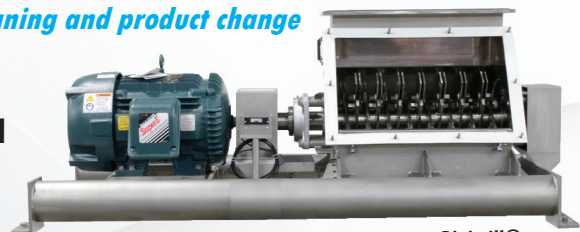

Sani-Trac®

*Great for processing dairy
powders and cheese!*

Dual Rotor Crusher

Designed for easy cleaning and product change

**Designed and fabricated to comply with USDA
guidelines of dairy processing equipment**