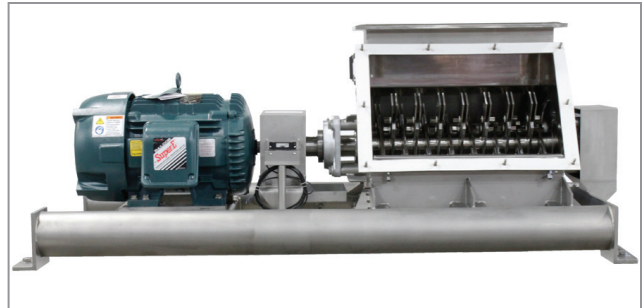

SupplierCapabilities Spotlight

Machine and Process Design, Inc.

For the past 26 years, Machine and Process Design Inc. has focused on the design and fabrication of high quality processing equipment to meet the needs of our food and dairy customers. Our product line offers a variety of equipment including Crushers, Rigmills®, Crumblers, Choppers, Santi-Trac® Belt conveyors, Vibratory Conveyors, Vibratory Screening Conveyors, Tumbling/Coating Drums and many sizes of Live Bottom Storage/ Surge bins.

Machine and Process Design provides a single source for your size reduction and material handling applications including customized and sanitary designs to suit food and dairy applications and requirements. Our Rigmill® is used to grind cheese, whey, lactose, whey protein concentrate, skim milk powder and other dairy powders. Our Dual Rotor Crushers are used to break up lumps in dairy powders and other cheese products. We have supplied Sani-Trac® Belt Conveyors for both cheese and powder applications. Customers have come to depend on our easy to clean and maintain designs that provide years of reliable performance.

Our team of highly skilled craftsmen takes pride in fabricating our quality, long lasting equipment. We look forward to provid-

ing our customers with economical and value added solutions now and in the future.

Visit our website at www.mpd-inc.com to see the complete line of quality equipment that we offer for your process.

Machine and Process Design, Inc.

Anoka, MN 55303

Toll-Free U.S.: 877-224-0653

Phone: 763-427-9991

www.mpd-inc.com

info@mpd-inc.com

MACHINE AND PROCESS DESIGN, INC.

DESIGNERS AND BUILDERS OF MACHINERY FOR AUTOMATION
DESIGNED AND MANUFACTURED IN THE U.S.A.

*Offered in a wide variety
of capacities, lengths and
elevation changes*